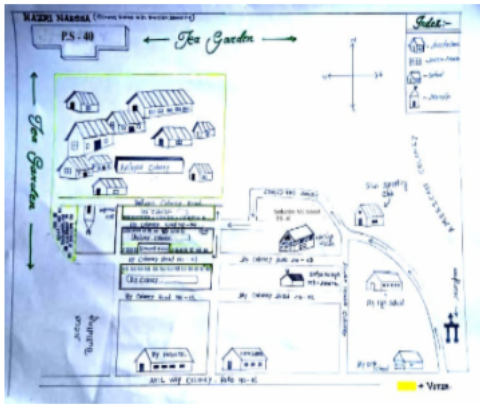

Nazri Naksha

Google Map View