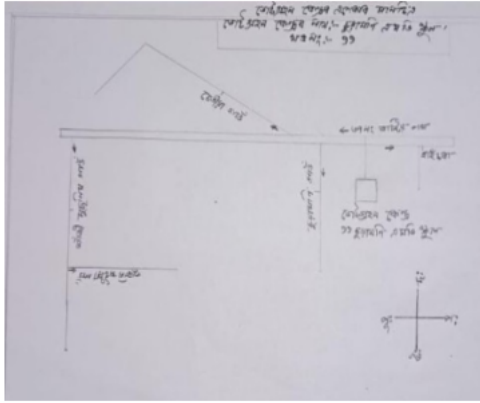

Nazri Naksha

Google Map View