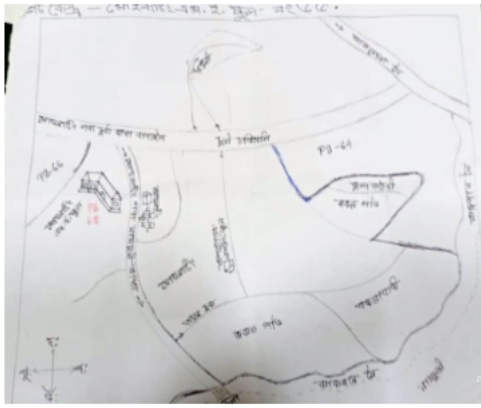

Nazri Naksha

Google Map View