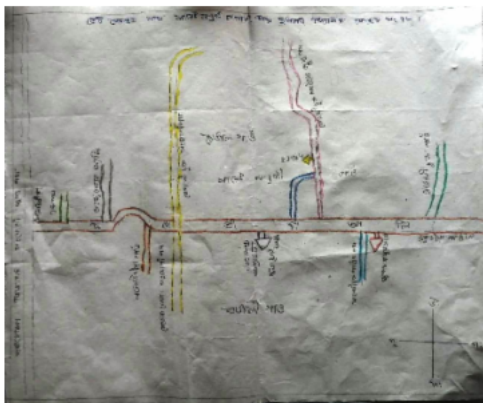

Nazri Naksha

Google Map View