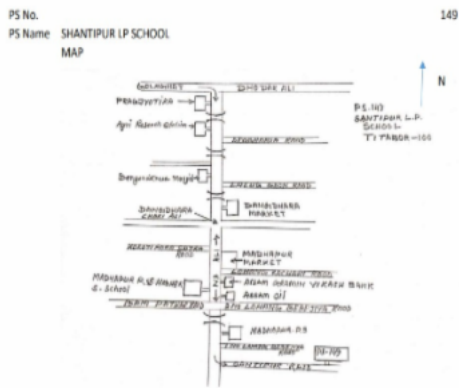

Nazri Naksha

Google Map View