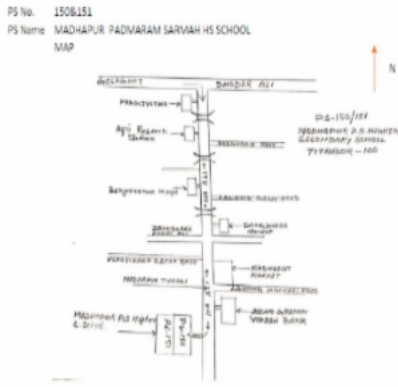

Nazri Naksha

Google Map View