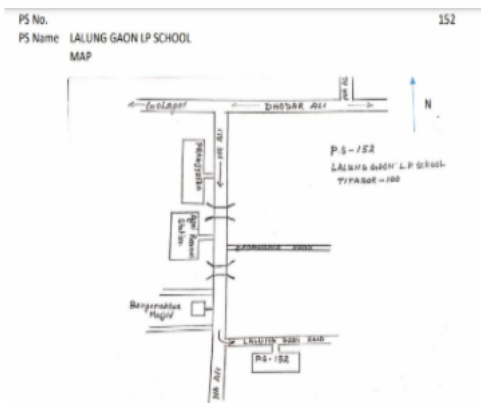

Nazri Naksha

Google Map View