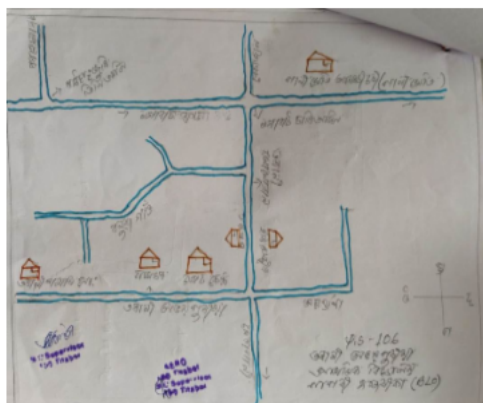

Nazri Naksha

Google Map View