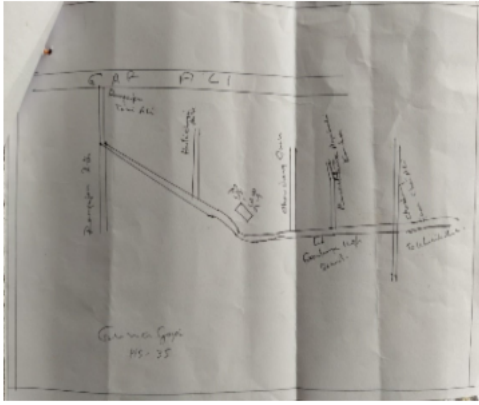

Nazri Naksha

Google Map View