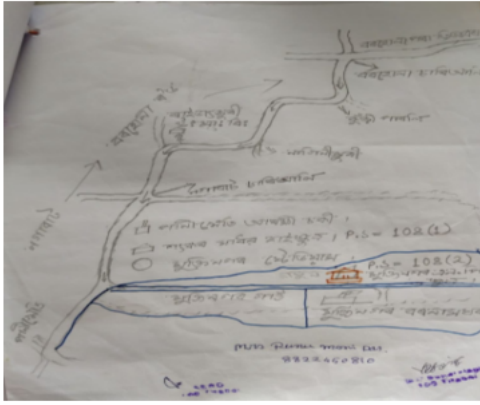

Nazri Naksha

Google Map View