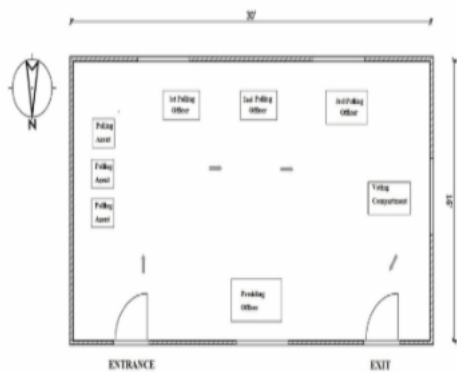

Nazri Naksha

Google Map View

State/UT Name: Assam
CEO Name: Mukesh Ch. Sahu IAS, Ph : 9435201234
District No and Name : 34-Golaghat
DEO Name: Gaurav Bothra, Ph : 9864026137
AC No and Name : 95-Golaghat
ERO Name: Sri Khanindra Das, Ph : 9435140843
PS NO and Name : 185-Tarun M.E. School
BLO Name: Smti Mandira Gogoi, Ph : 9678270199

Polling Station Building Front View

ভোটগ্ৰহন কেন্দ্ৰৰ সন্মুখৰ দৃশ্য

Cad View

Key MAP View