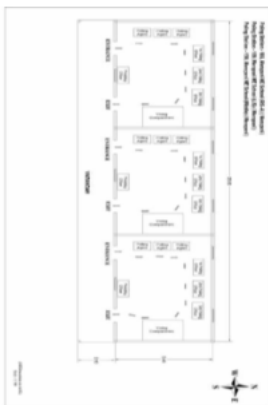

Nazri Naksha

Google Map View

State/UT Name: Assam
CEO Name: Mukesh Ch. Sahu IAS, Ph : 9435201234
District No and Name : 34-Golaghat
DEO Name: Gaurav Bothra, Ph : 9864026137
AC No and Name : 95-Golaghat
ERO Name: Sri Khanindra Das, Ph : 9435140843
PS NO and Name : 188-Merapani ME School (R/S-A)
BLO Name: Smti Dulumoni Das, Ph : 9401204261

Polling Station Building Front View

ভোটগ্ৰহন কেন্দ্ৰৰ সন্মুখৰ দৃশ্য

Cad View

Key MAP View