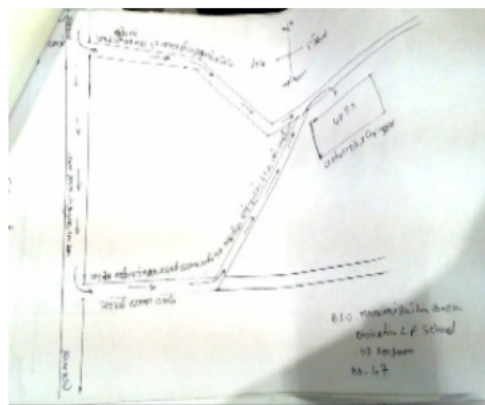

Nazri Naksha

Google Map View