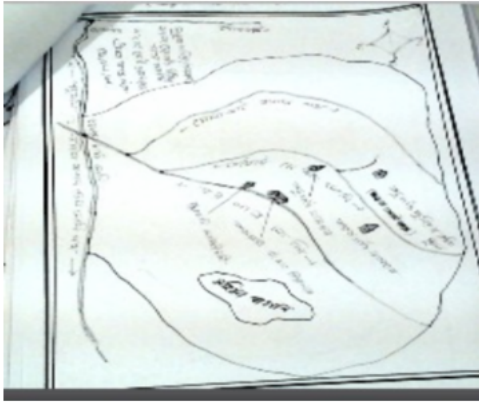

Nazri Naksha

Google Map View