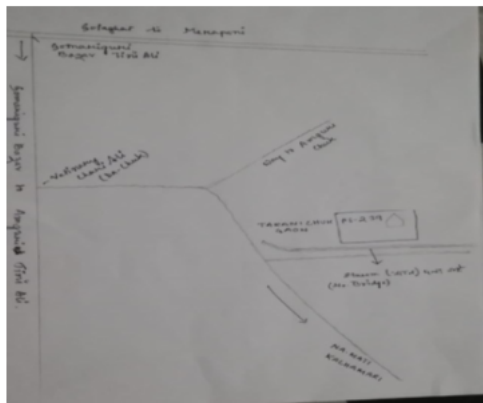

Nazri Naksha

Google Map View