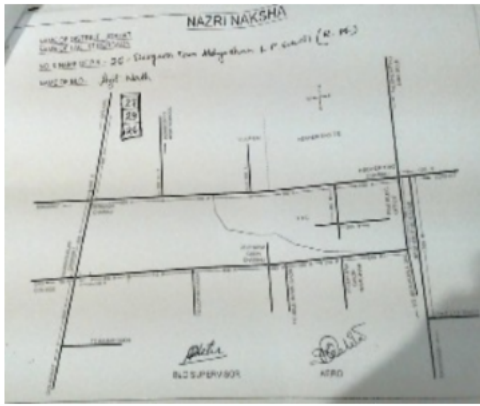

Nazri Naksha

Google Map View