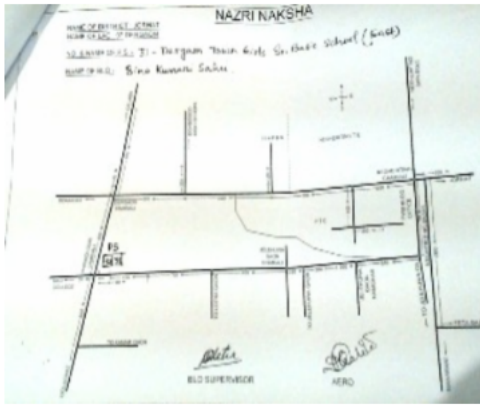

Nazri Naksha

Google Map View