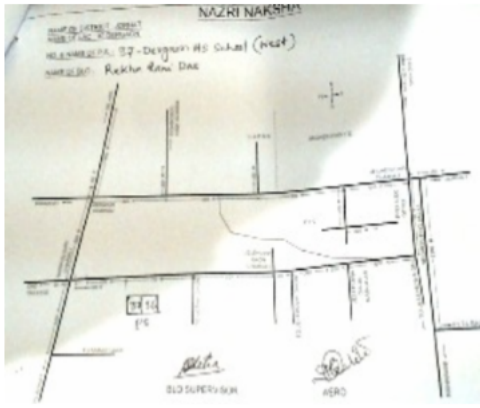

Nazri Naksha

Google Map View