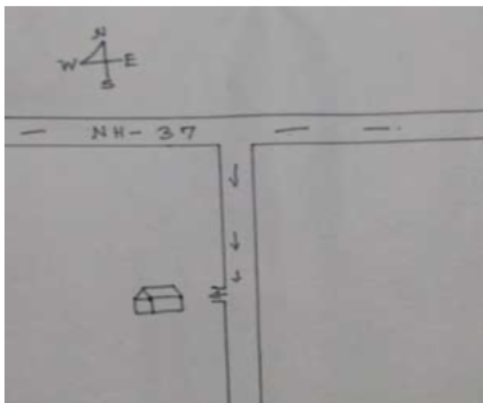

Nazri Naksha

Google Map View