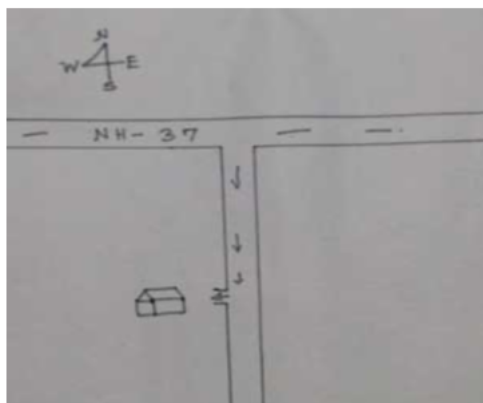

Nazri Naksha

Google Map View