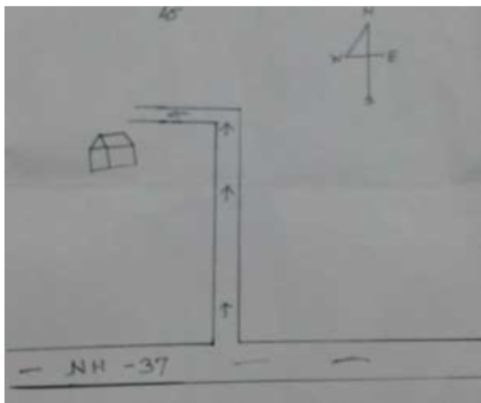

Nazri Naksha

Google Map View