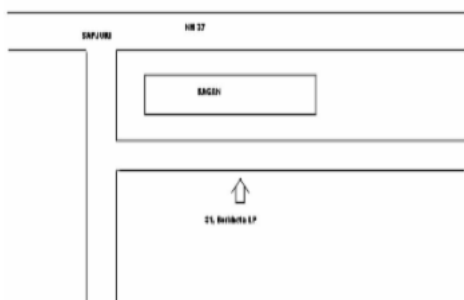

Nazri Naksha

Google Map View