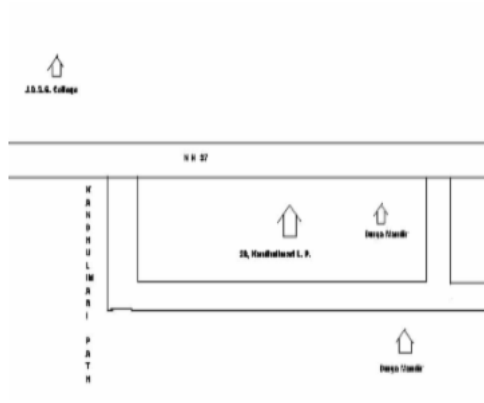

Nazri Naksha

Google Map View