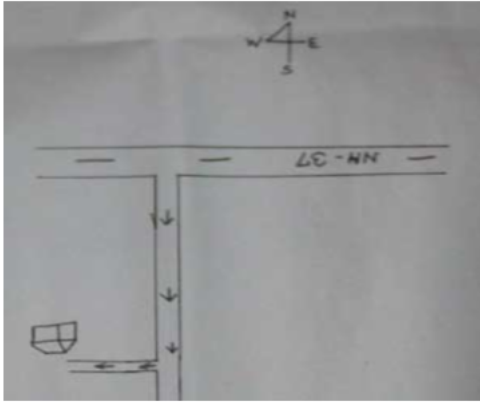

Nazri Naksha

Google Map View