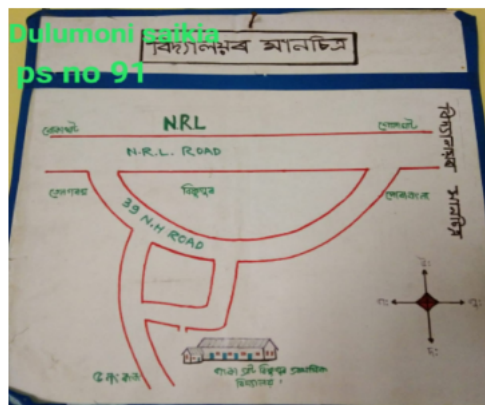

Nazri Naksha

Google Map View