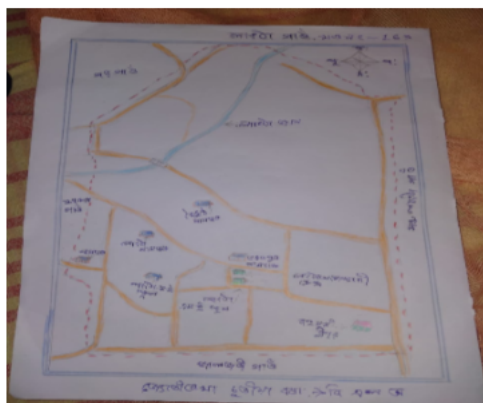

Nazri Naksha

Google Map View