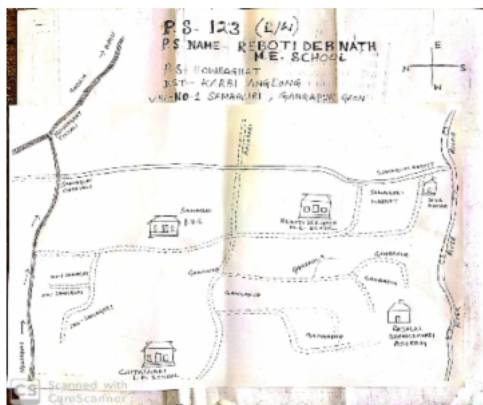

Nazri Naksha

Google Map View