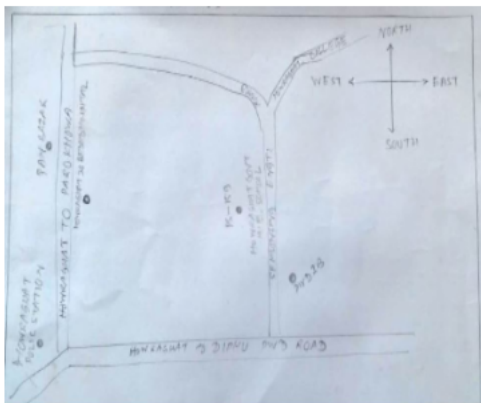

Nazri Naksha

Google Map View