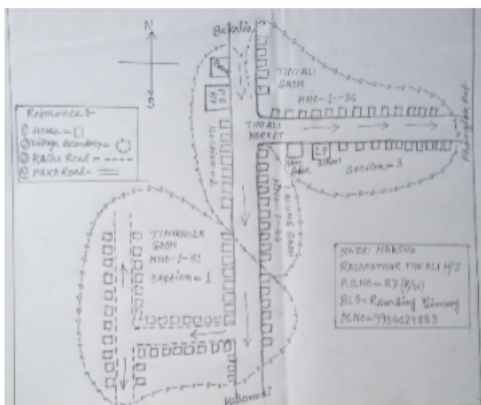

Nazri Naksha

Google Map View