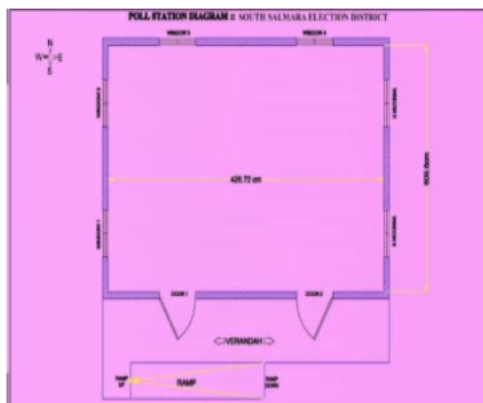

Nazri Naksha

Google Map View

Polling Station Building Front View

ভোটগ্ৰহন কেন্দ্ৰৰ সন্মুখৰ দৃশ্য

Cad View

Key MAP View

PS NO	Polling Station Name	Main Village Name	Part Area	Latitude	Longitude
211	Dauwakandi L.P. School (Right)	Tummi	Tummi	25.86016333	88.98860444