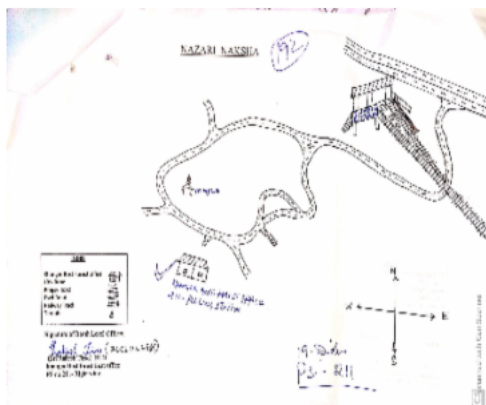

Nazri Naksha

Google Map View