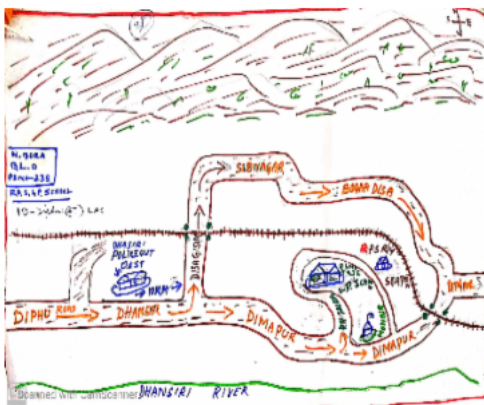

Nazri Naksha

Google Map View