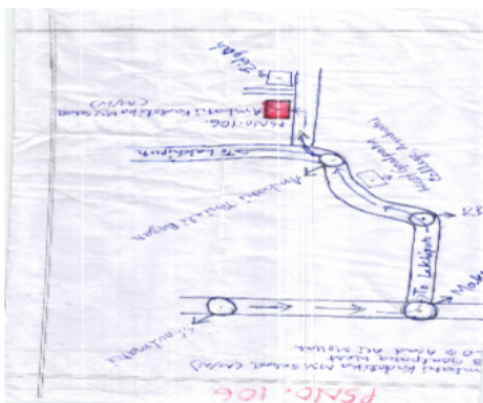

Nazri Naksha

Google Map View