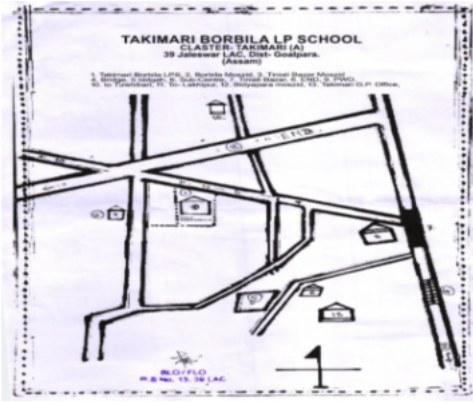

Nazri Naksha

Google Map View