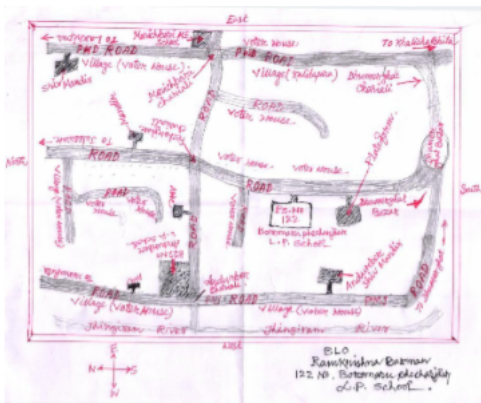

Nazri Naksha

Google Map View