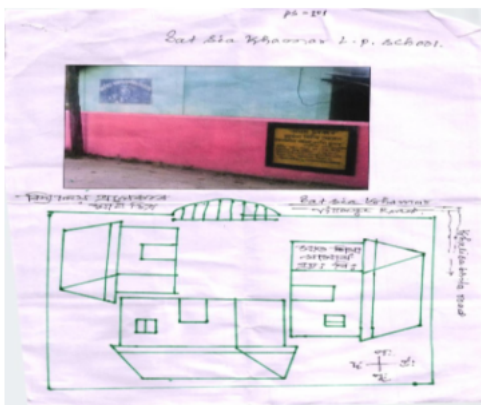

Nazri Naksha

Google Map View

Polling Station Building Front View