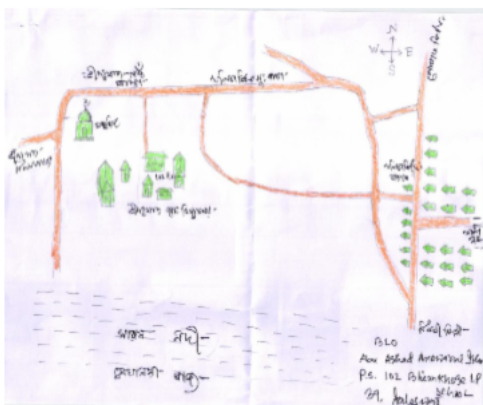

Nazri Naksha

Google Map View