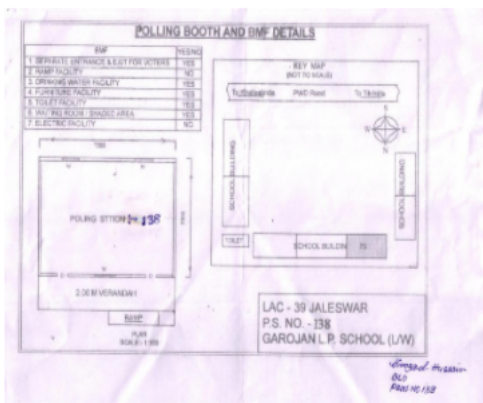

Nazri Naksha

Google Map View