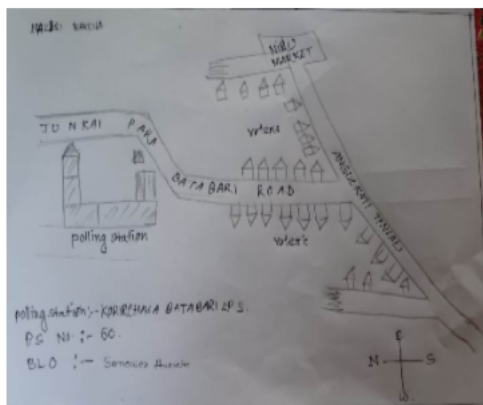

Nazri Naksha

Google Map View