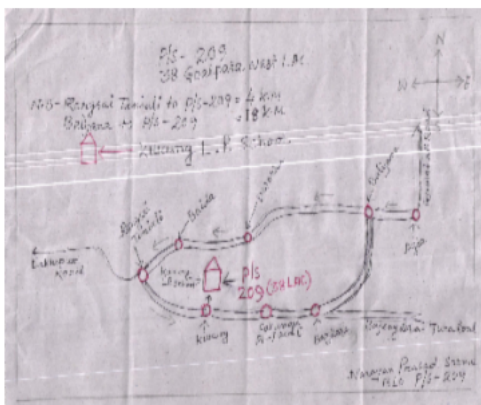

Nazri Naksha

Google Map View