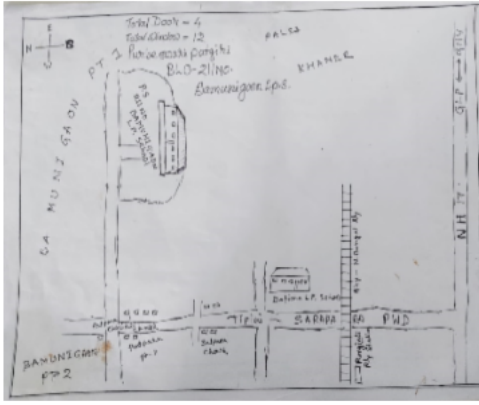

Nazri Naksha

Google Map View