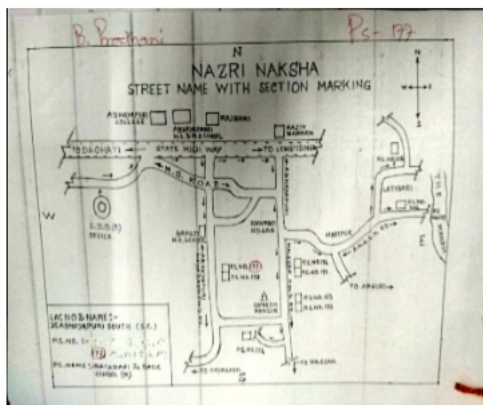

Nazri Naksha

Google Map View