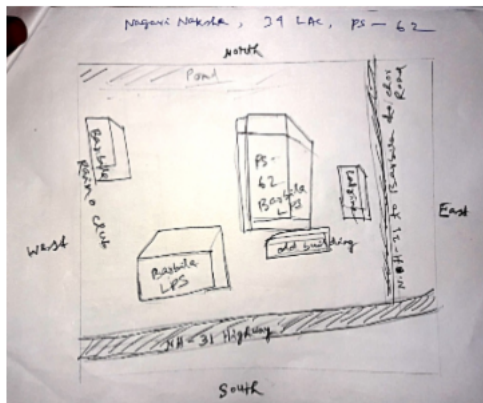

Nazri Naksha

Google Map View