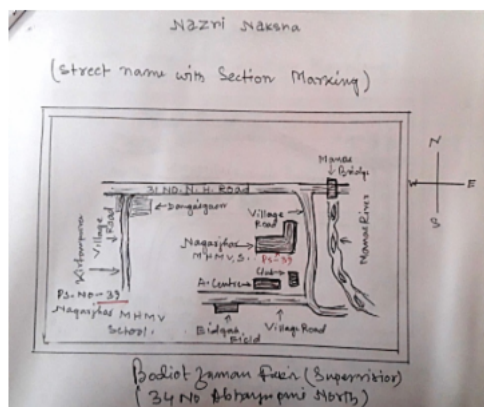

Nazri Naksha

Google Map View