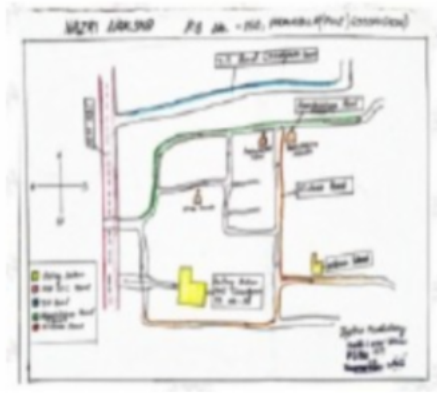

Nazri Naksha

Google Map View