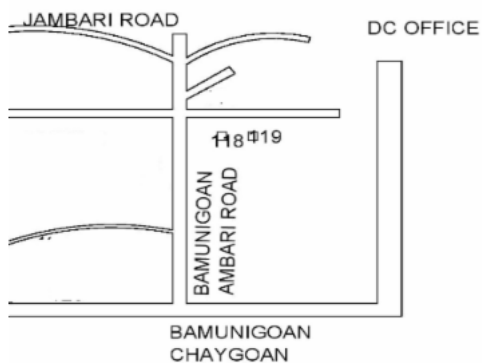

Nazri Naksha

Google Map View