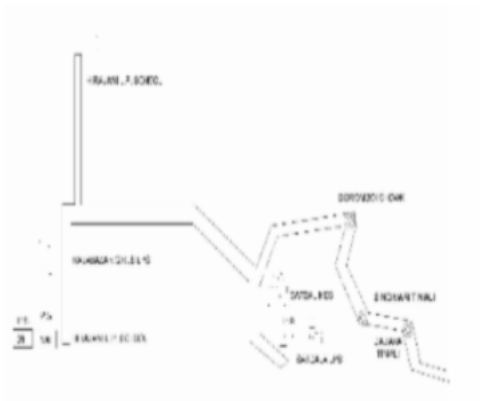

Nazri Naksha

Google Map View