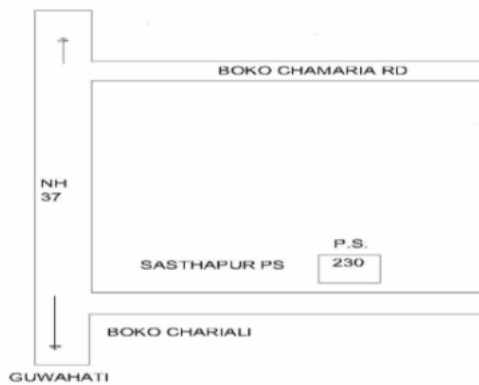

Nazri Naksha

Google Map View