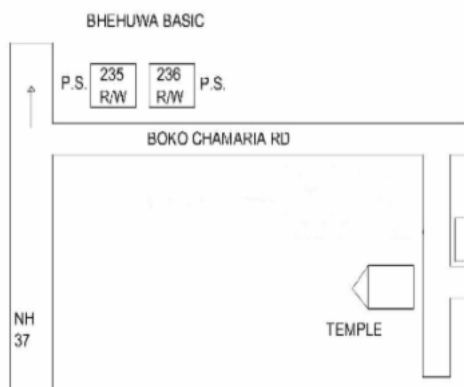

Nazri Naksha

Google Map View