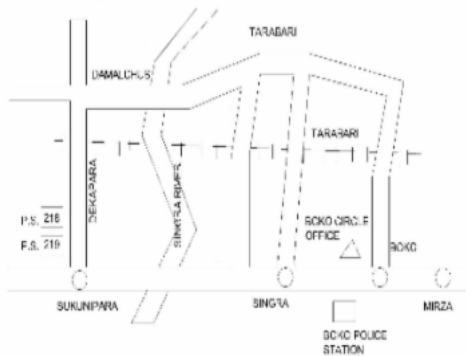

Nazri Naksha

Google Map View